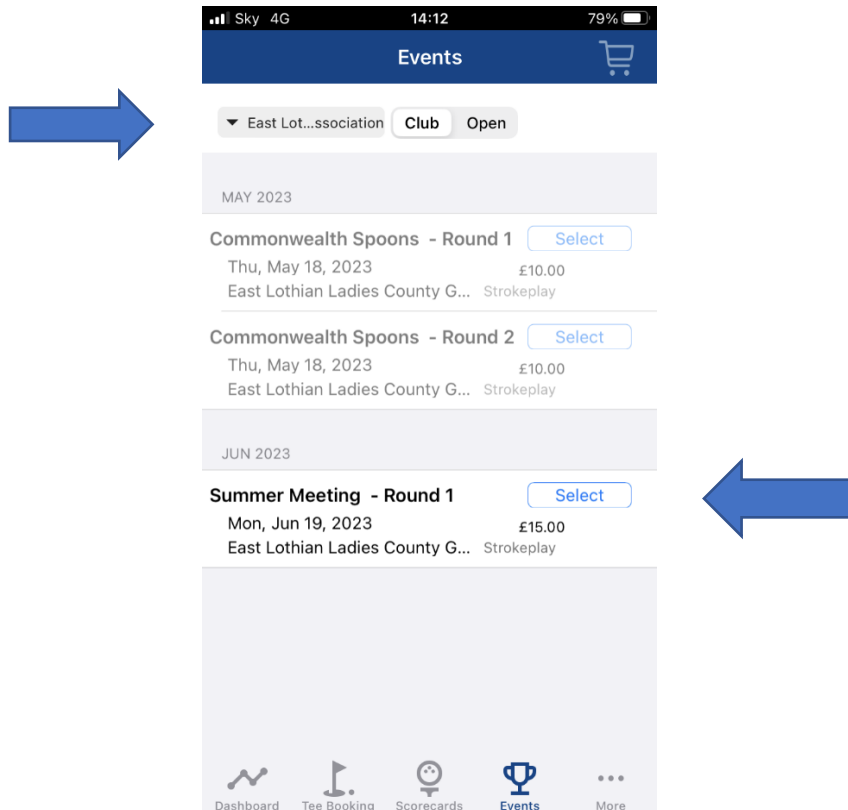

## Entry to ELLCGA Competitions VIA SG App

1. Pre load Account by logging into Golfer Login in the Scottish Golf website - (minimum Top Up is £20 set by the card processing platform – Stripe)

2. Open the App and use the **EVENTS** tab

3. Search Clubs for East Lothian Ladies Golf Association

4. Press Select on the round (it will highlight auto select)

5. Press the basket t/r corner

6. Select your playing partner (s) (not mandatory- you can enter as an individual) – 2 players in Strokeplay Competitions – 1 in Commonwealth Spoons

6. Select your Tee Time

7. Members pay entry fee from Account – for all entries